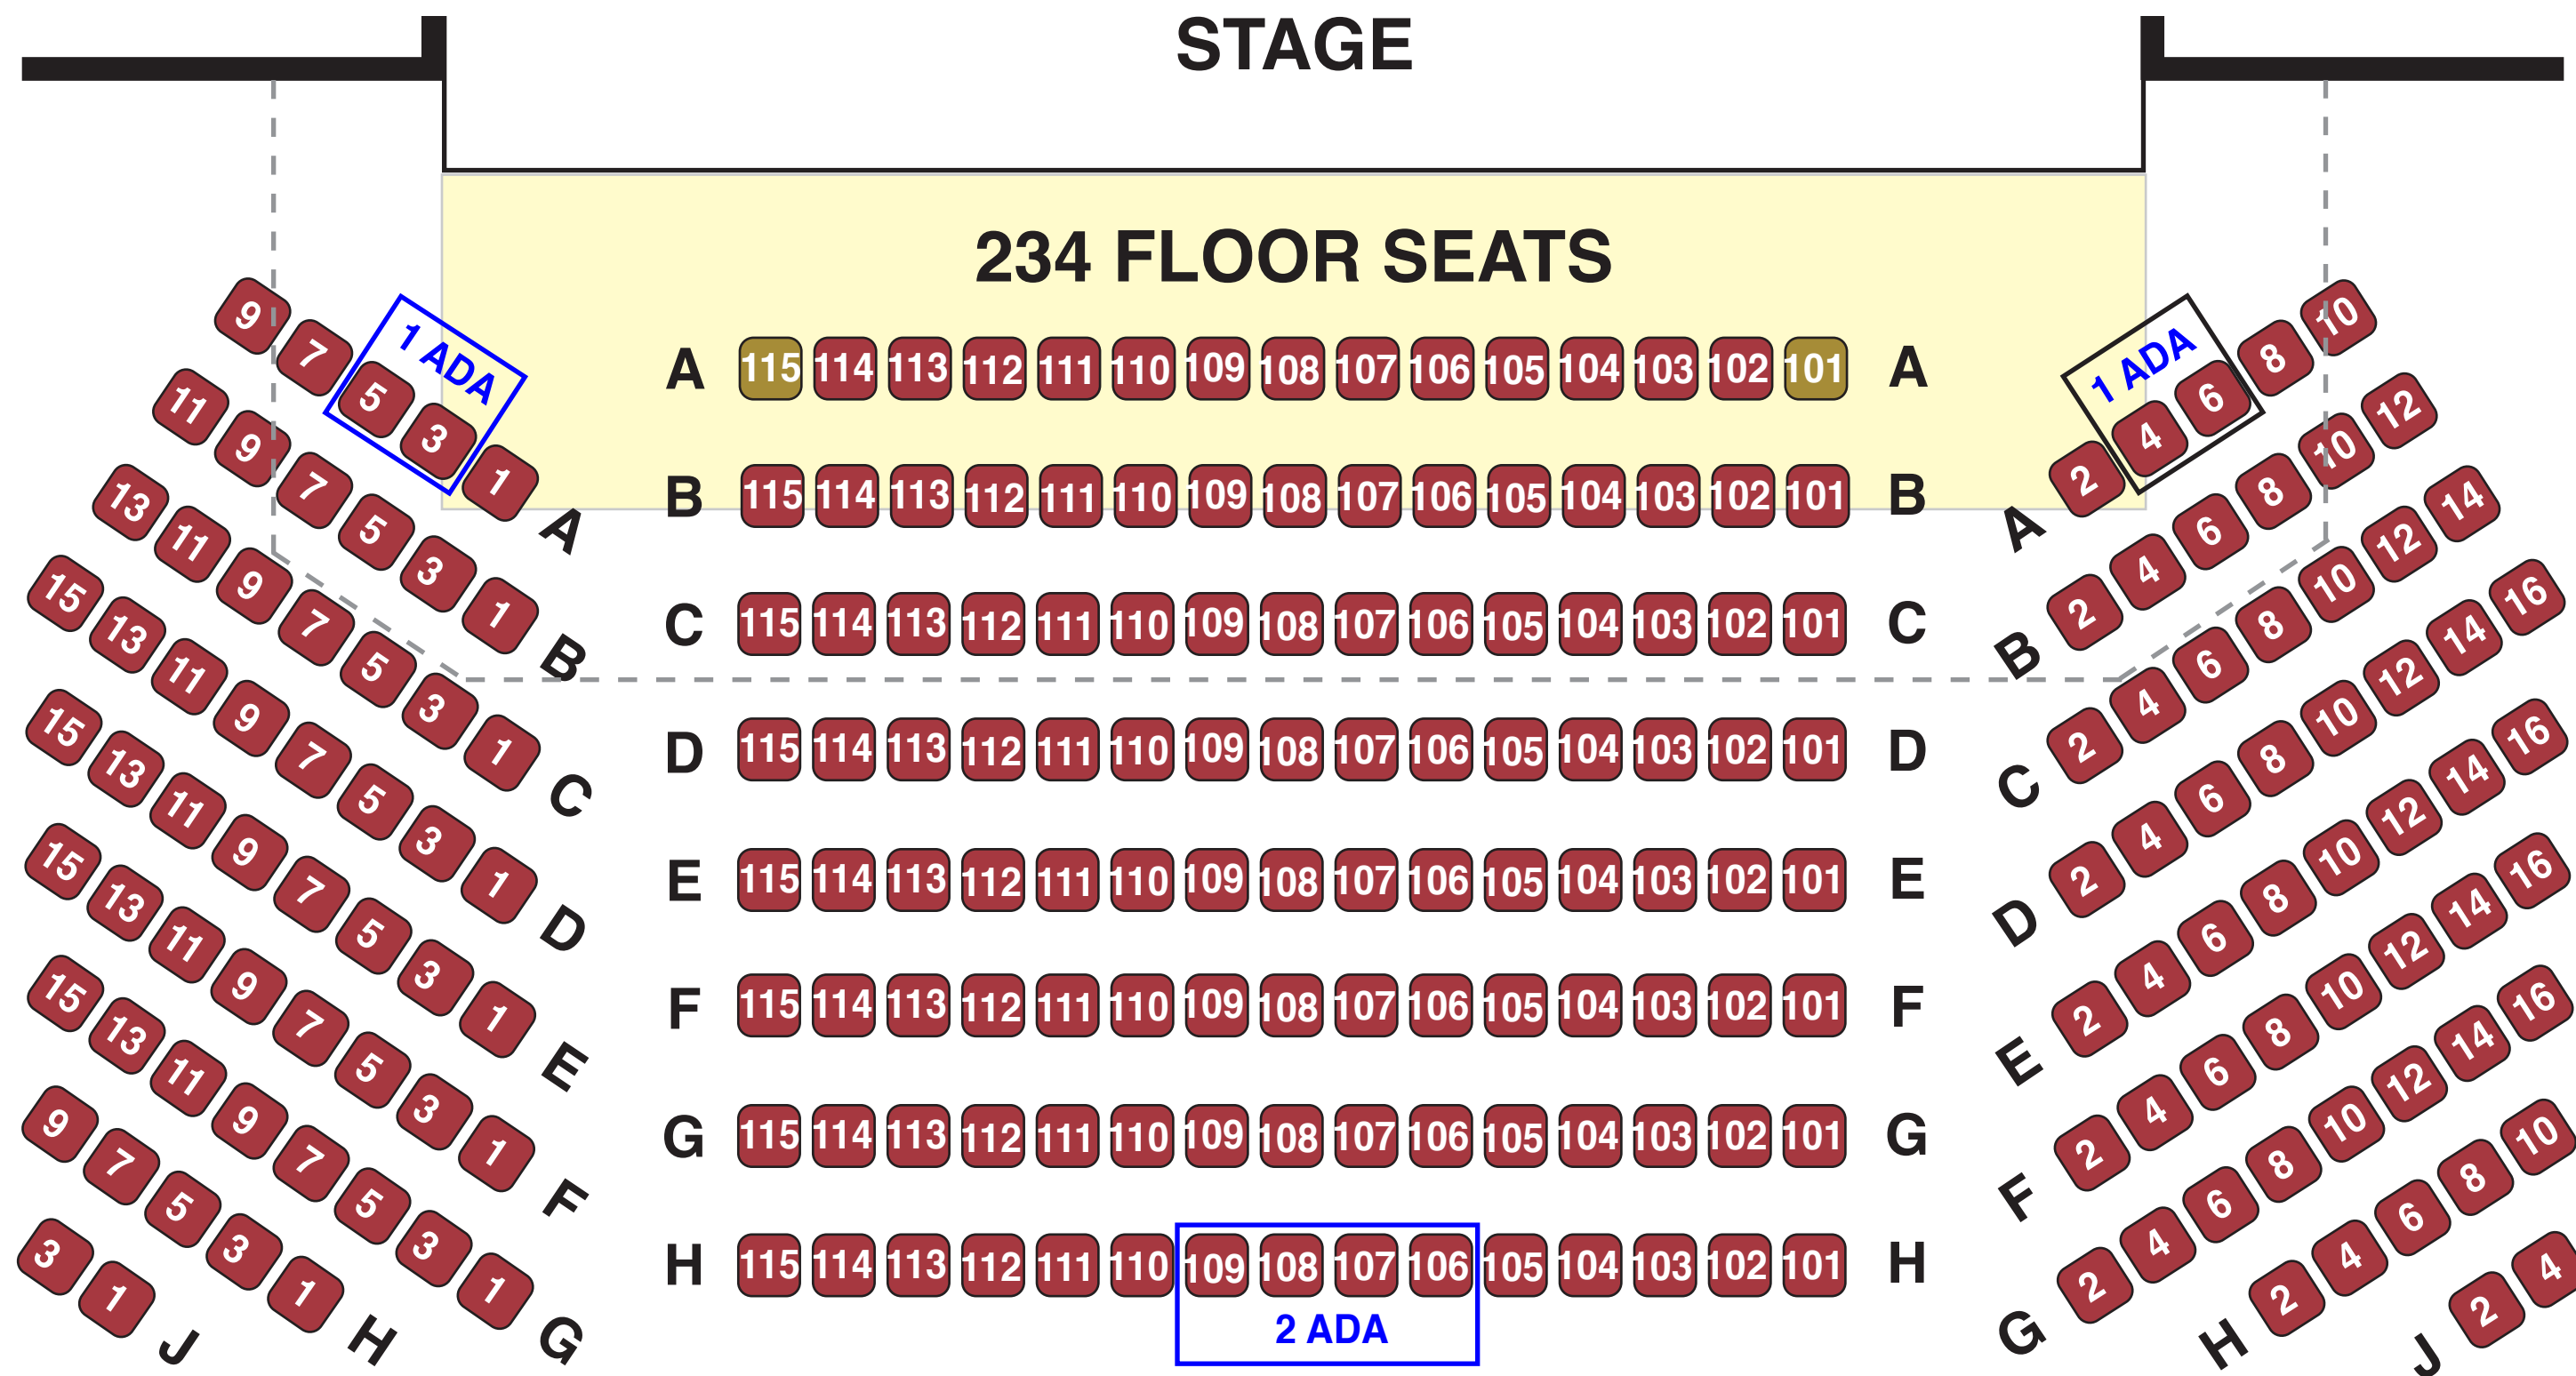

# SEATING PLAN

CAPACITY: 492

STAGE

 DESIGNATED AISLE SEAT

 SEMI-AMBULATORY SEAT