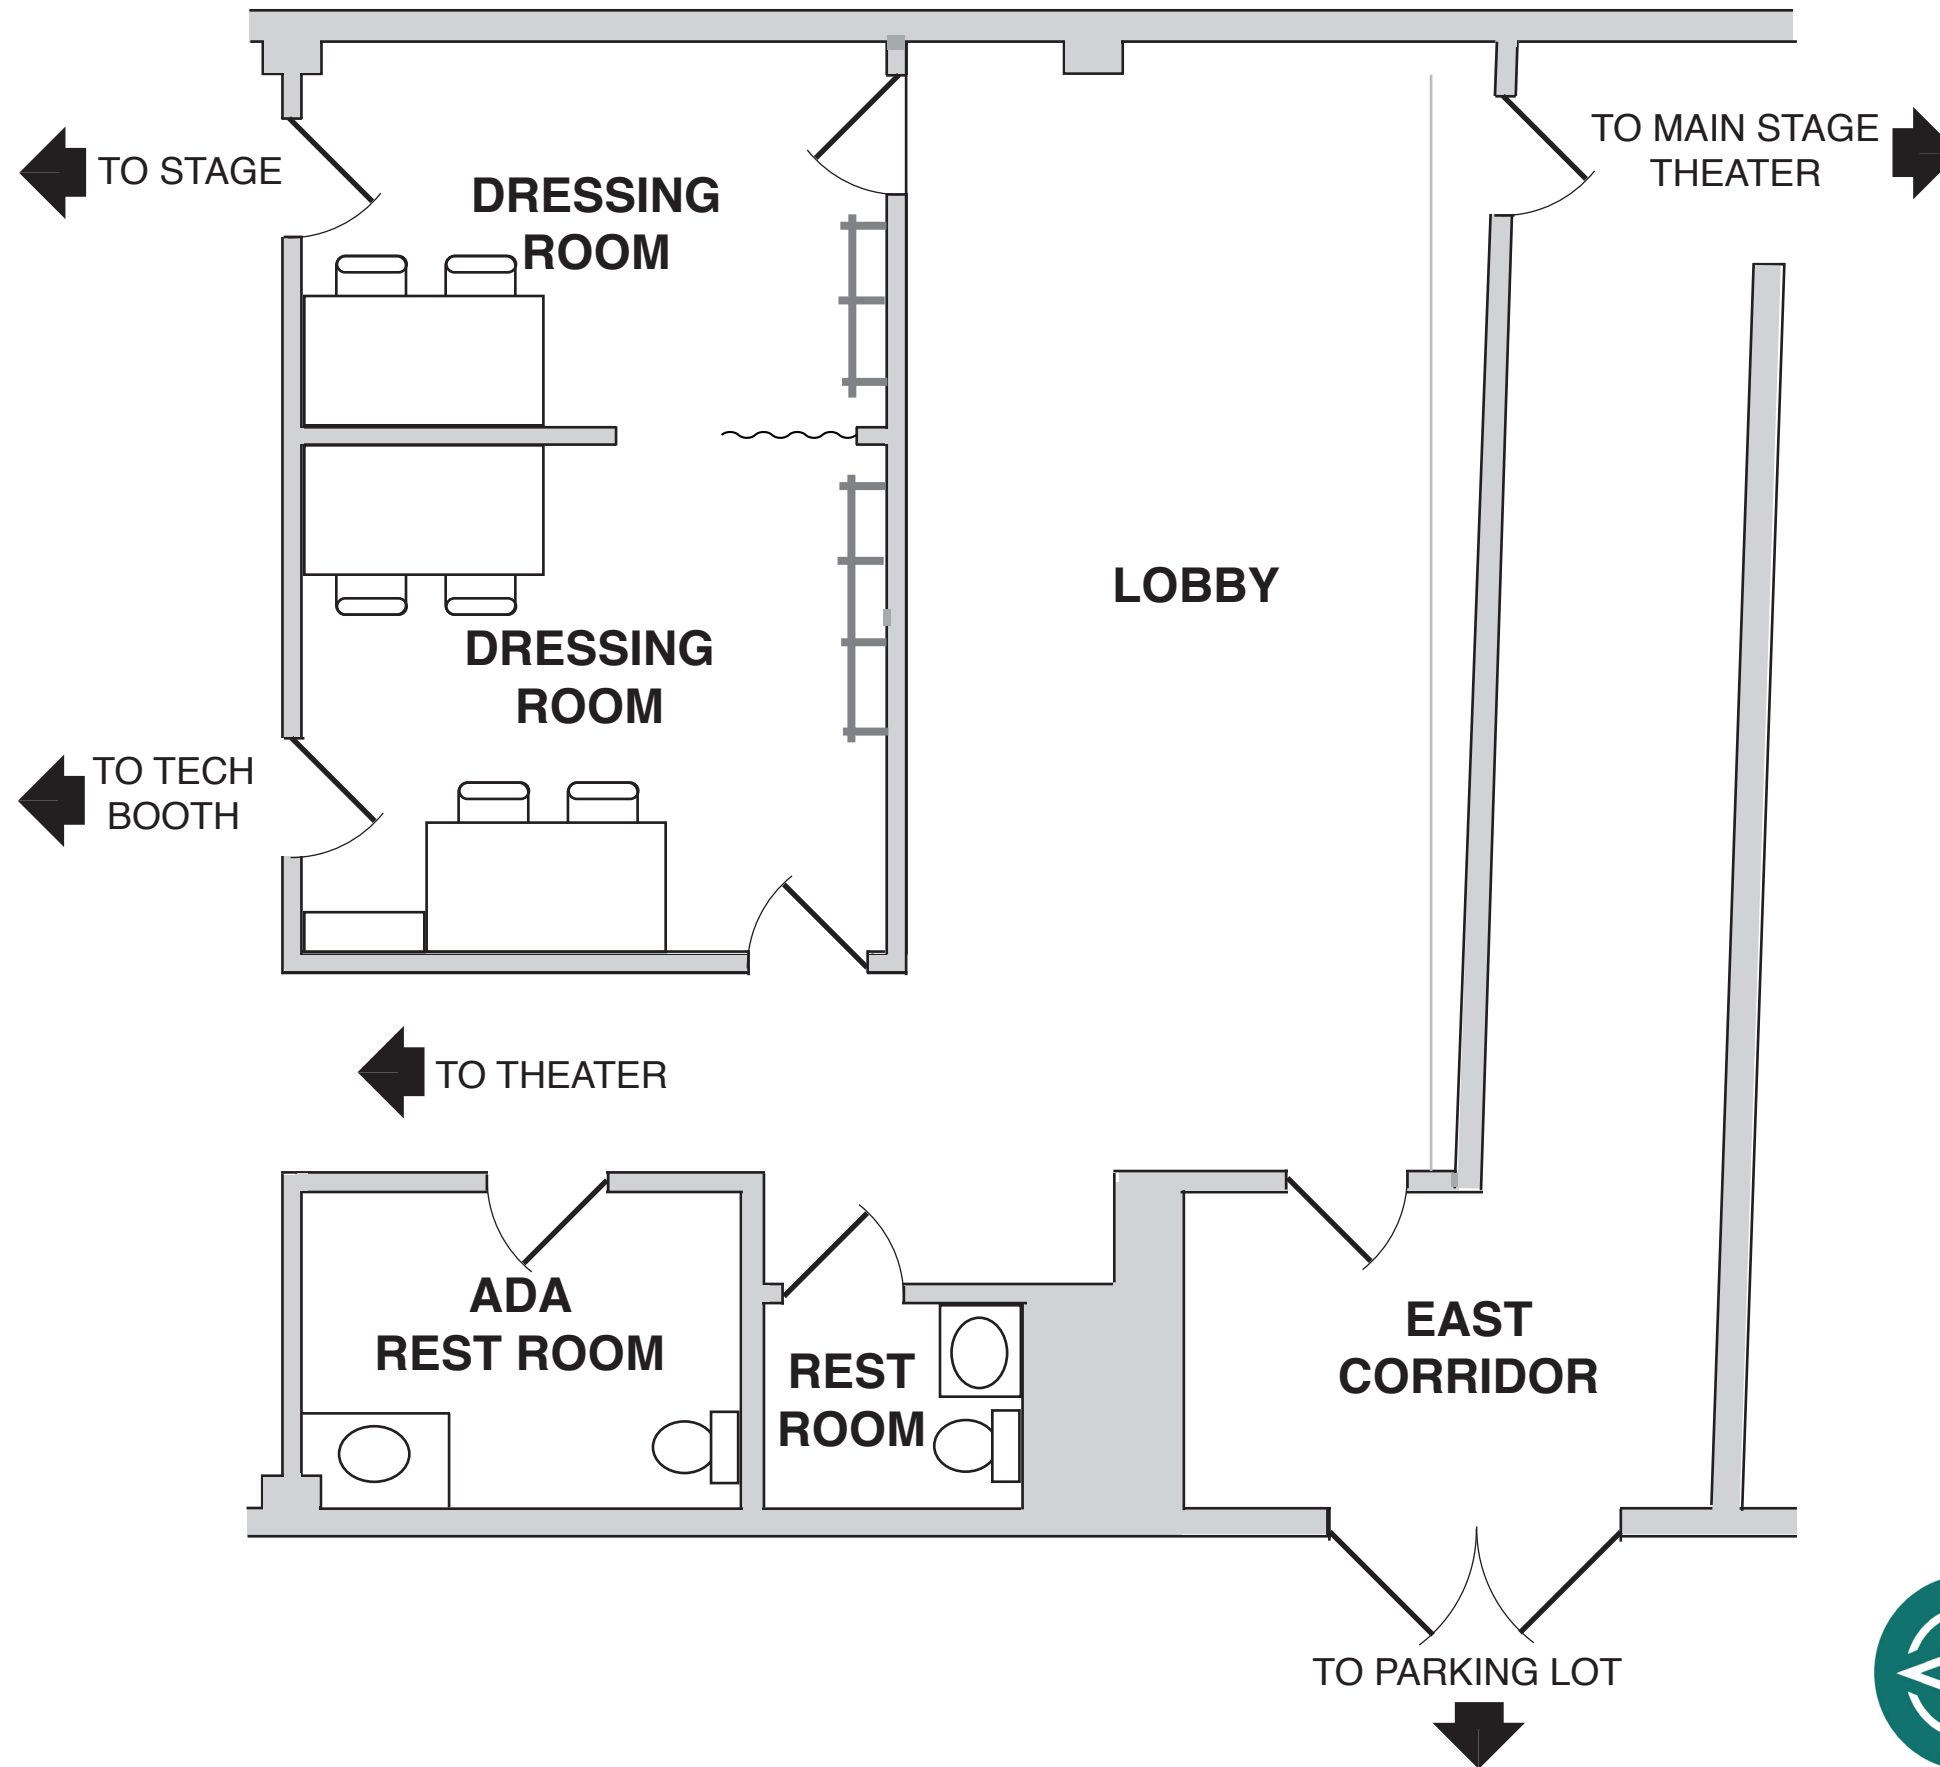

# OFF CENTER STAGE SUPPORT ROOMS

SCALE: 1/4" = 1'

**THE CENTER  
FOR THE ARTS**