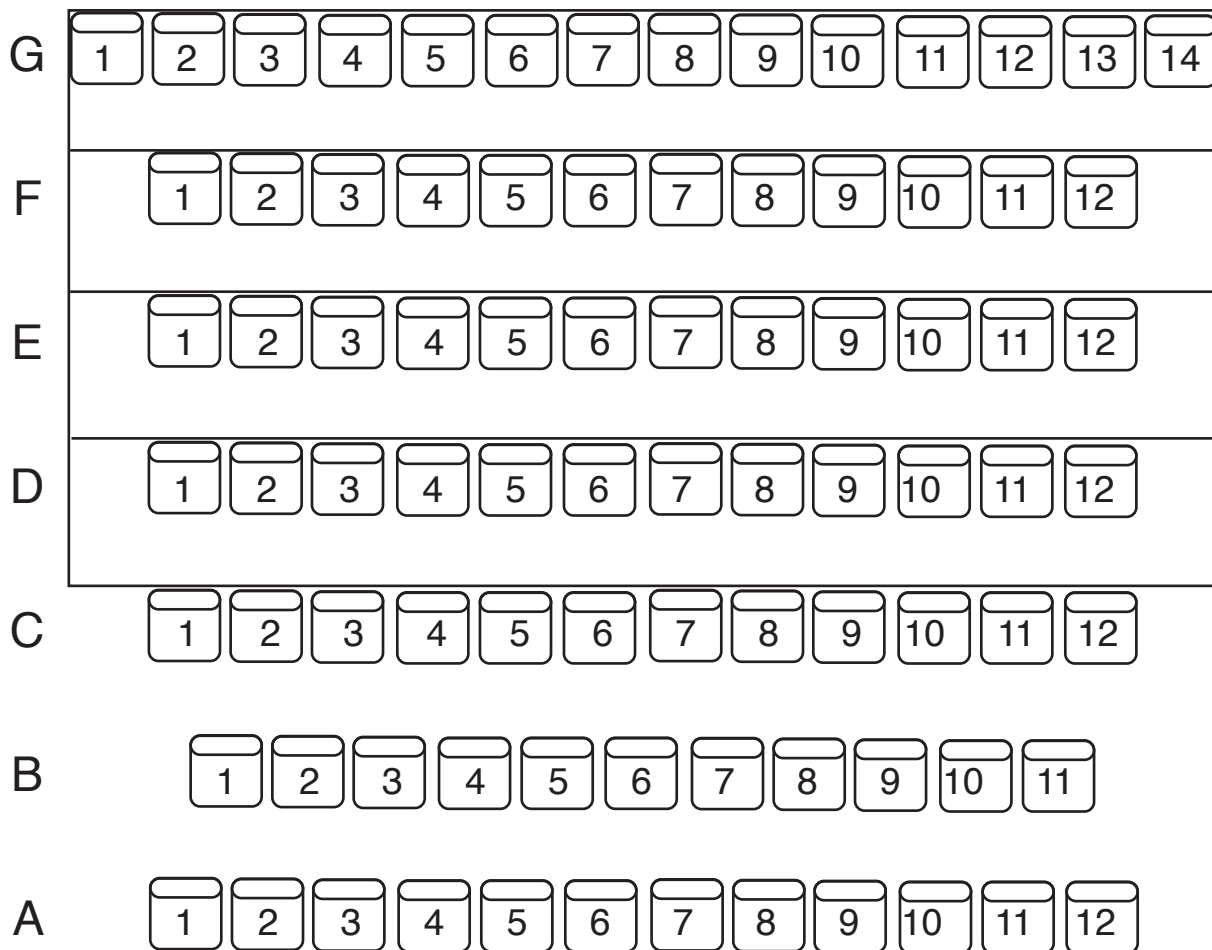

THE CENTER
FOR THE ARTS

OFF CENTER STAGE SEATING PLAN

SEATING CAPACITY 85

STAGE