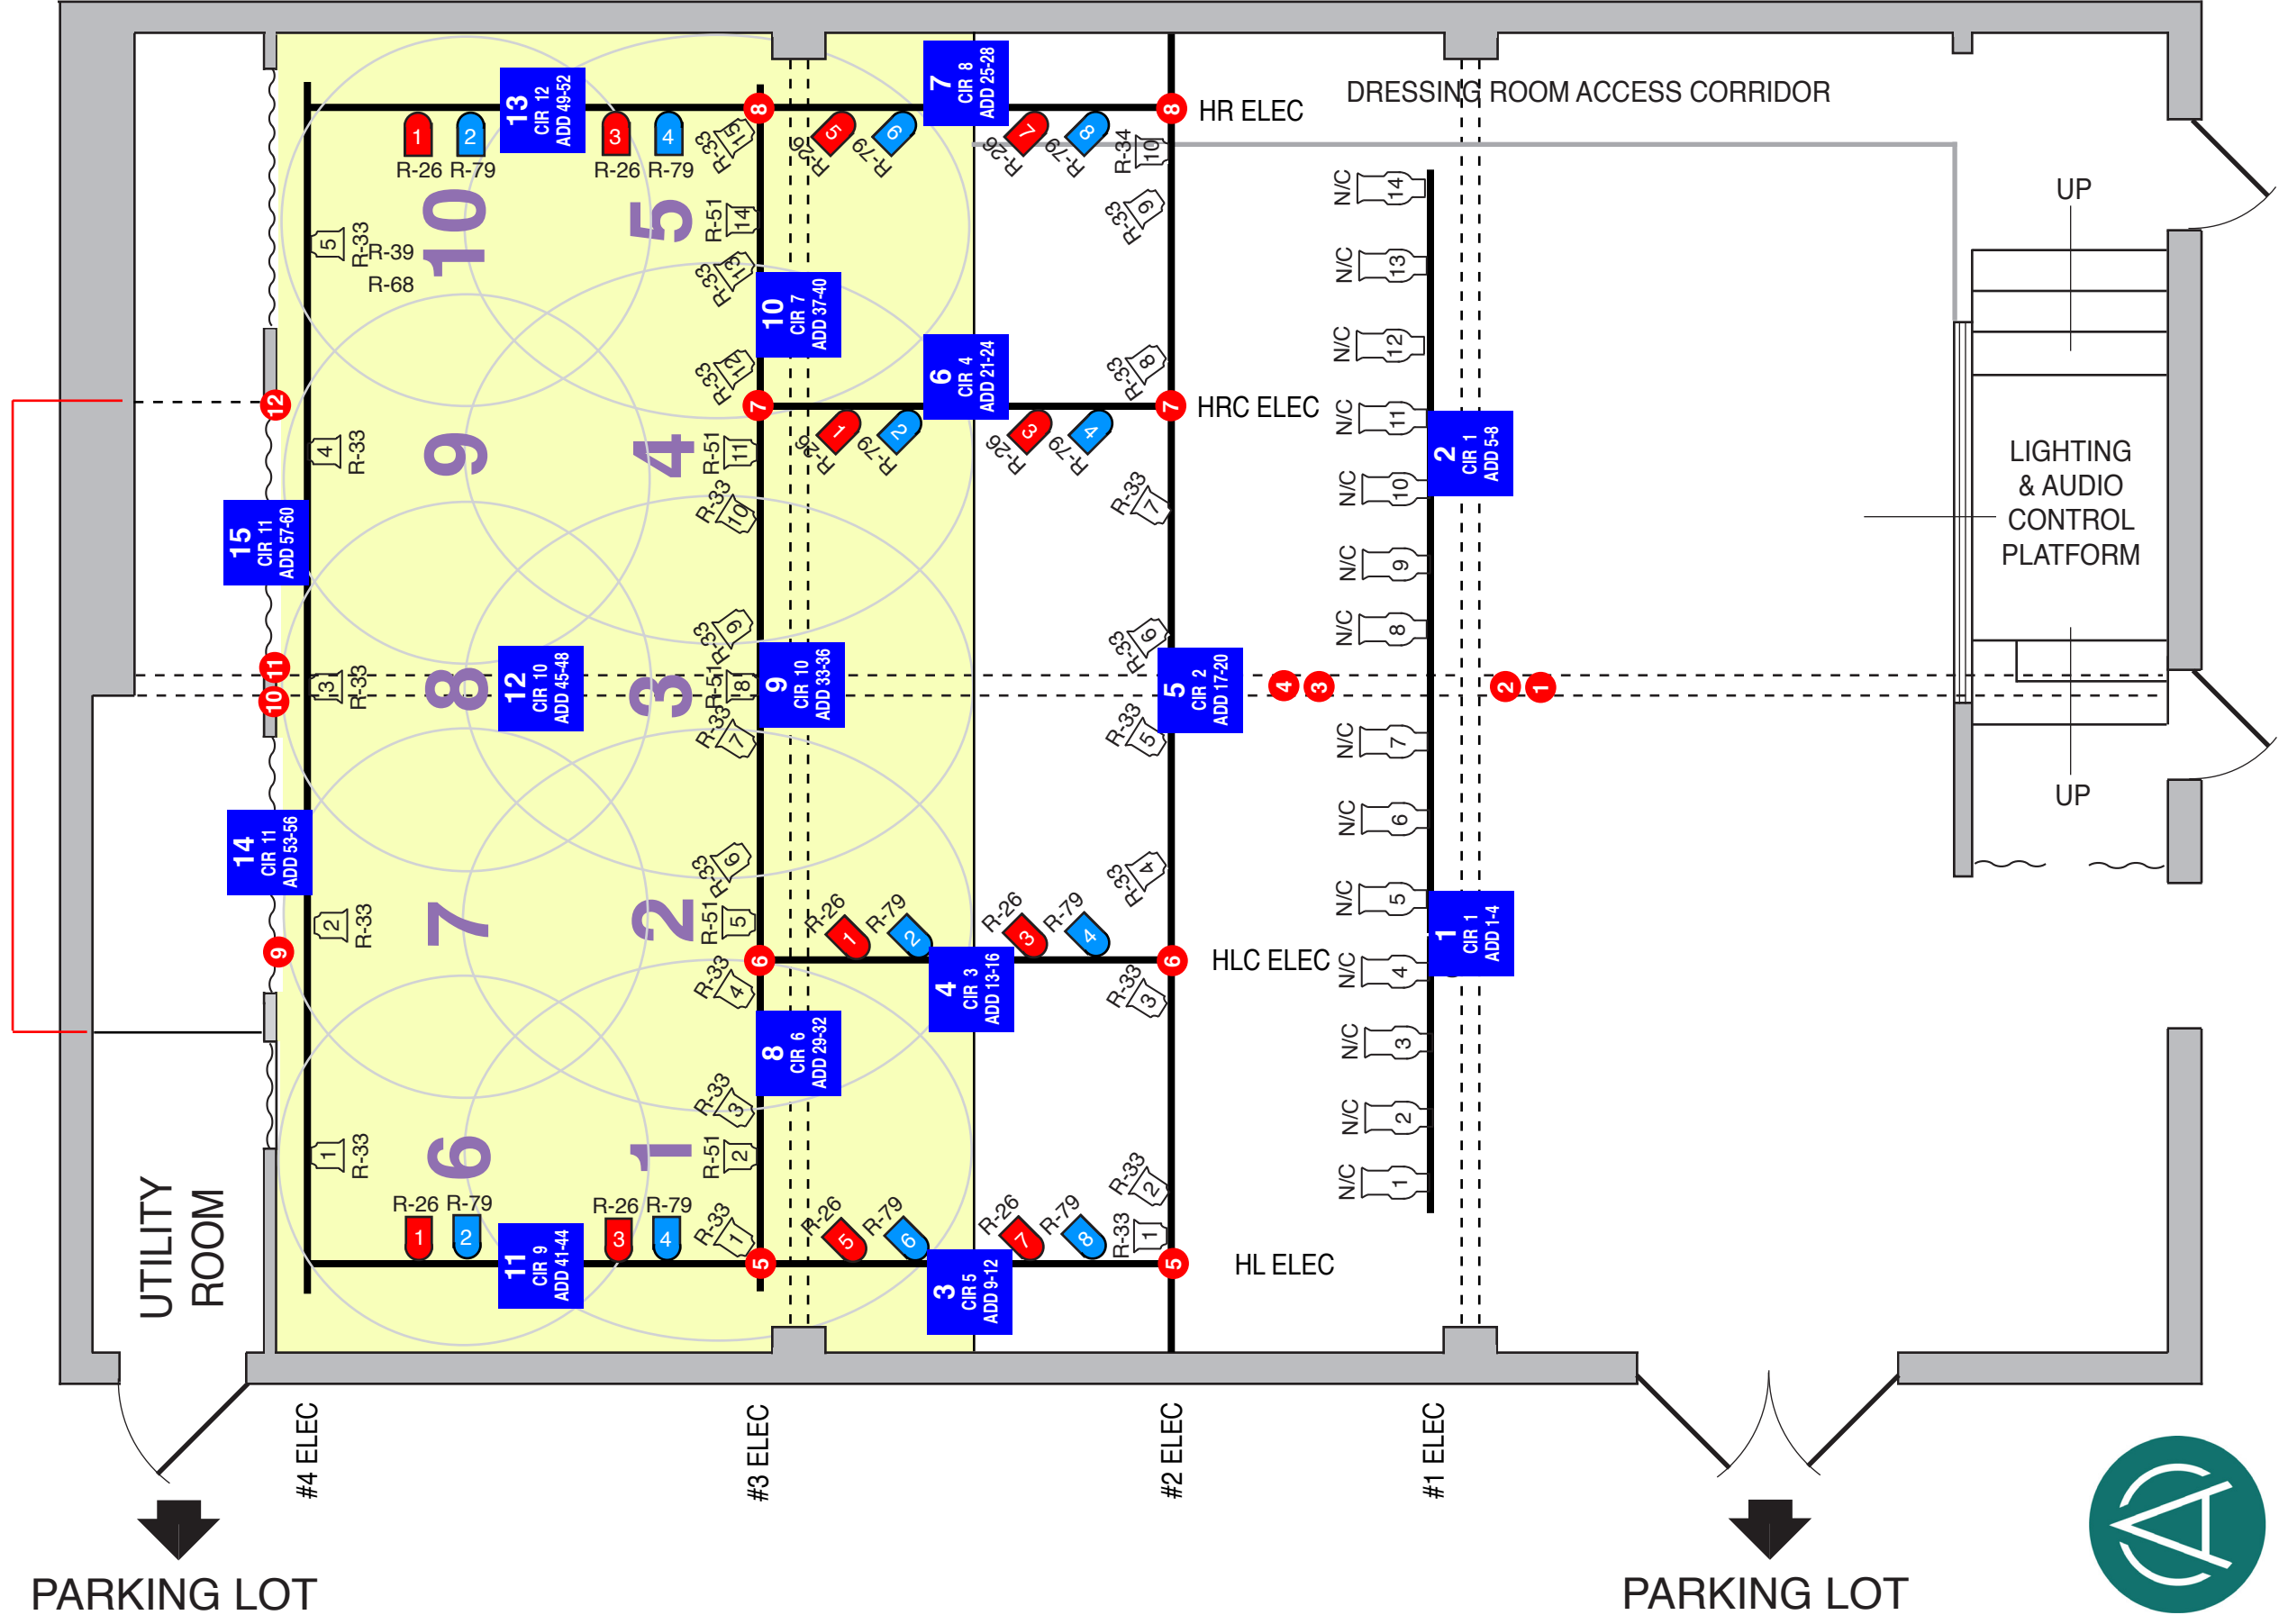

OFF CENTER STAGE STANDARD LIGHTING PLOT 2020

LEGEND & INVENTORY

- 500w Leko—14
- 500w Fres—30
- 300w Par can—24
- 20 amp House Circuit—12
- PACK**
CIRCUIT ADDRESS Dimmer packs—15

SCALE: 1/4" = 1'

**THE CENTER
FOR THE ARTS**