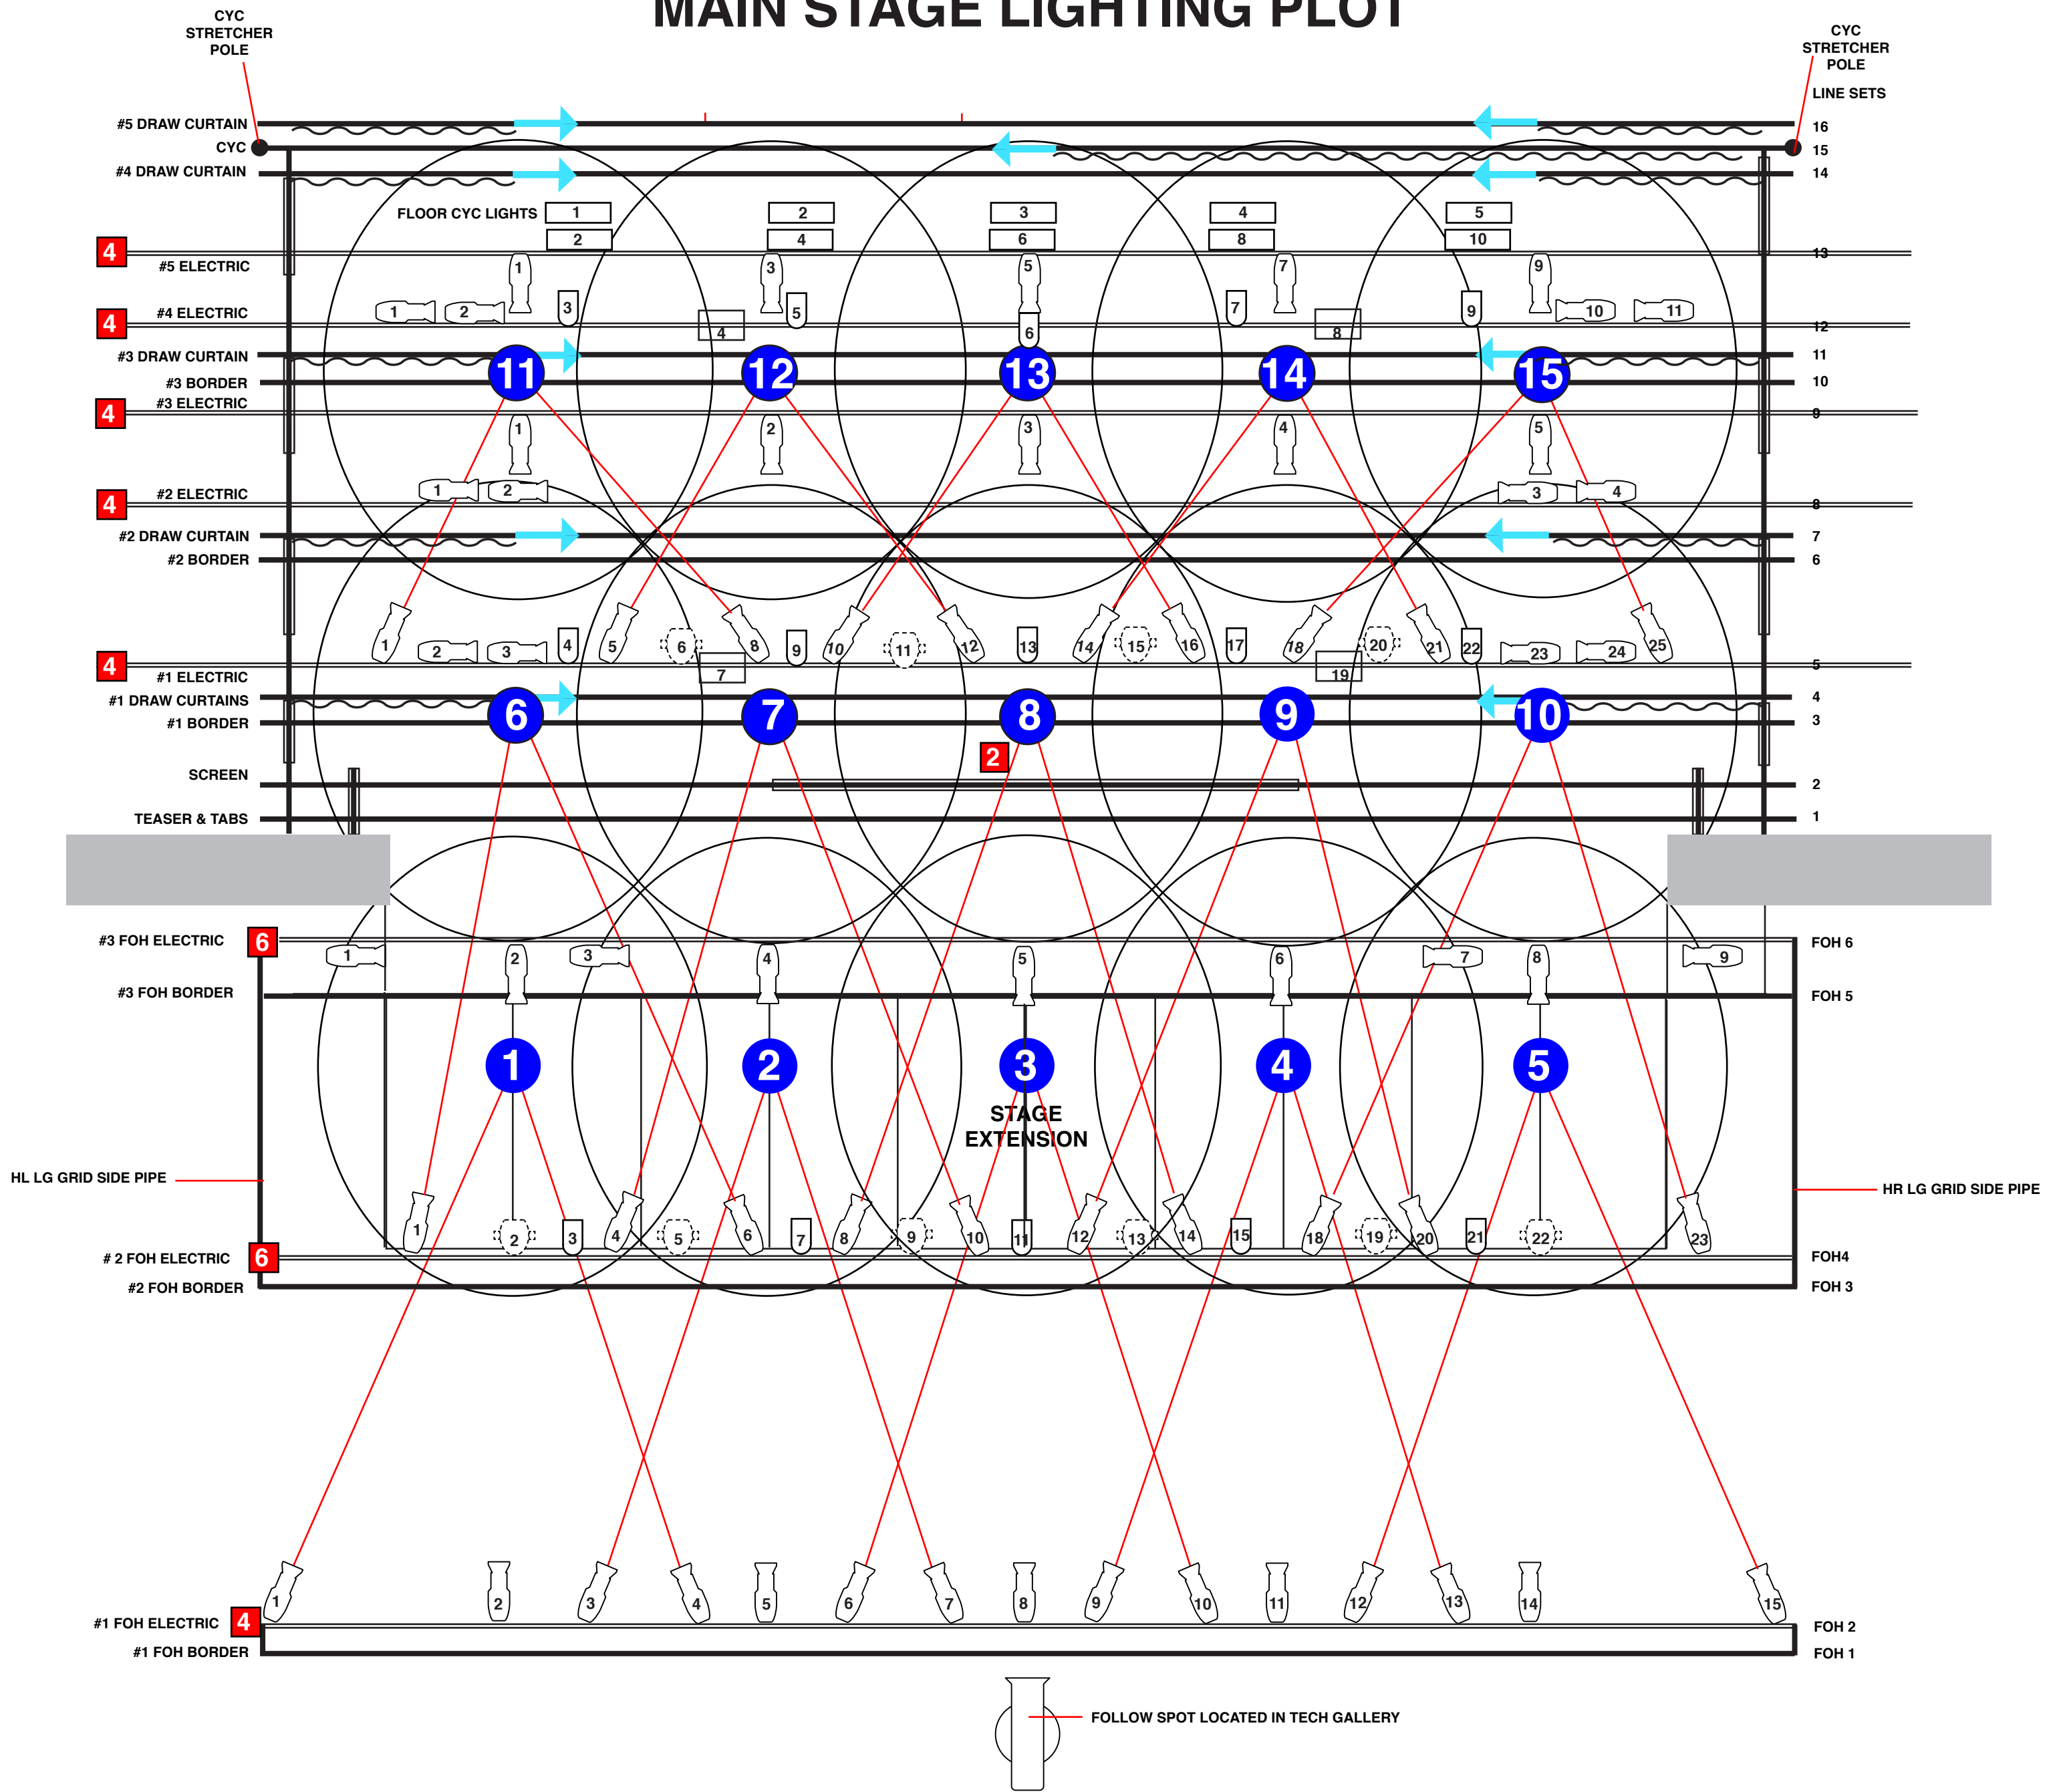

MAIN STAGE LIGHTING PLOT

SCALE: 1/4"=1'

LEGEND

-  ETC COLORSOURCE SPOT
-  ALTMAN SPECTRACYC 200
-  ETC COLORSOURCE PAR
-  ELATION SATURA PROFILE (FUTURE PURCHASE)
-  LYCIAN ZOT LED FOLLOW SPOT
-  WORK LIGHT
-  ELECTRICAL (NUMBER INDICATES NUMBER OF 20A CIRCUITS)