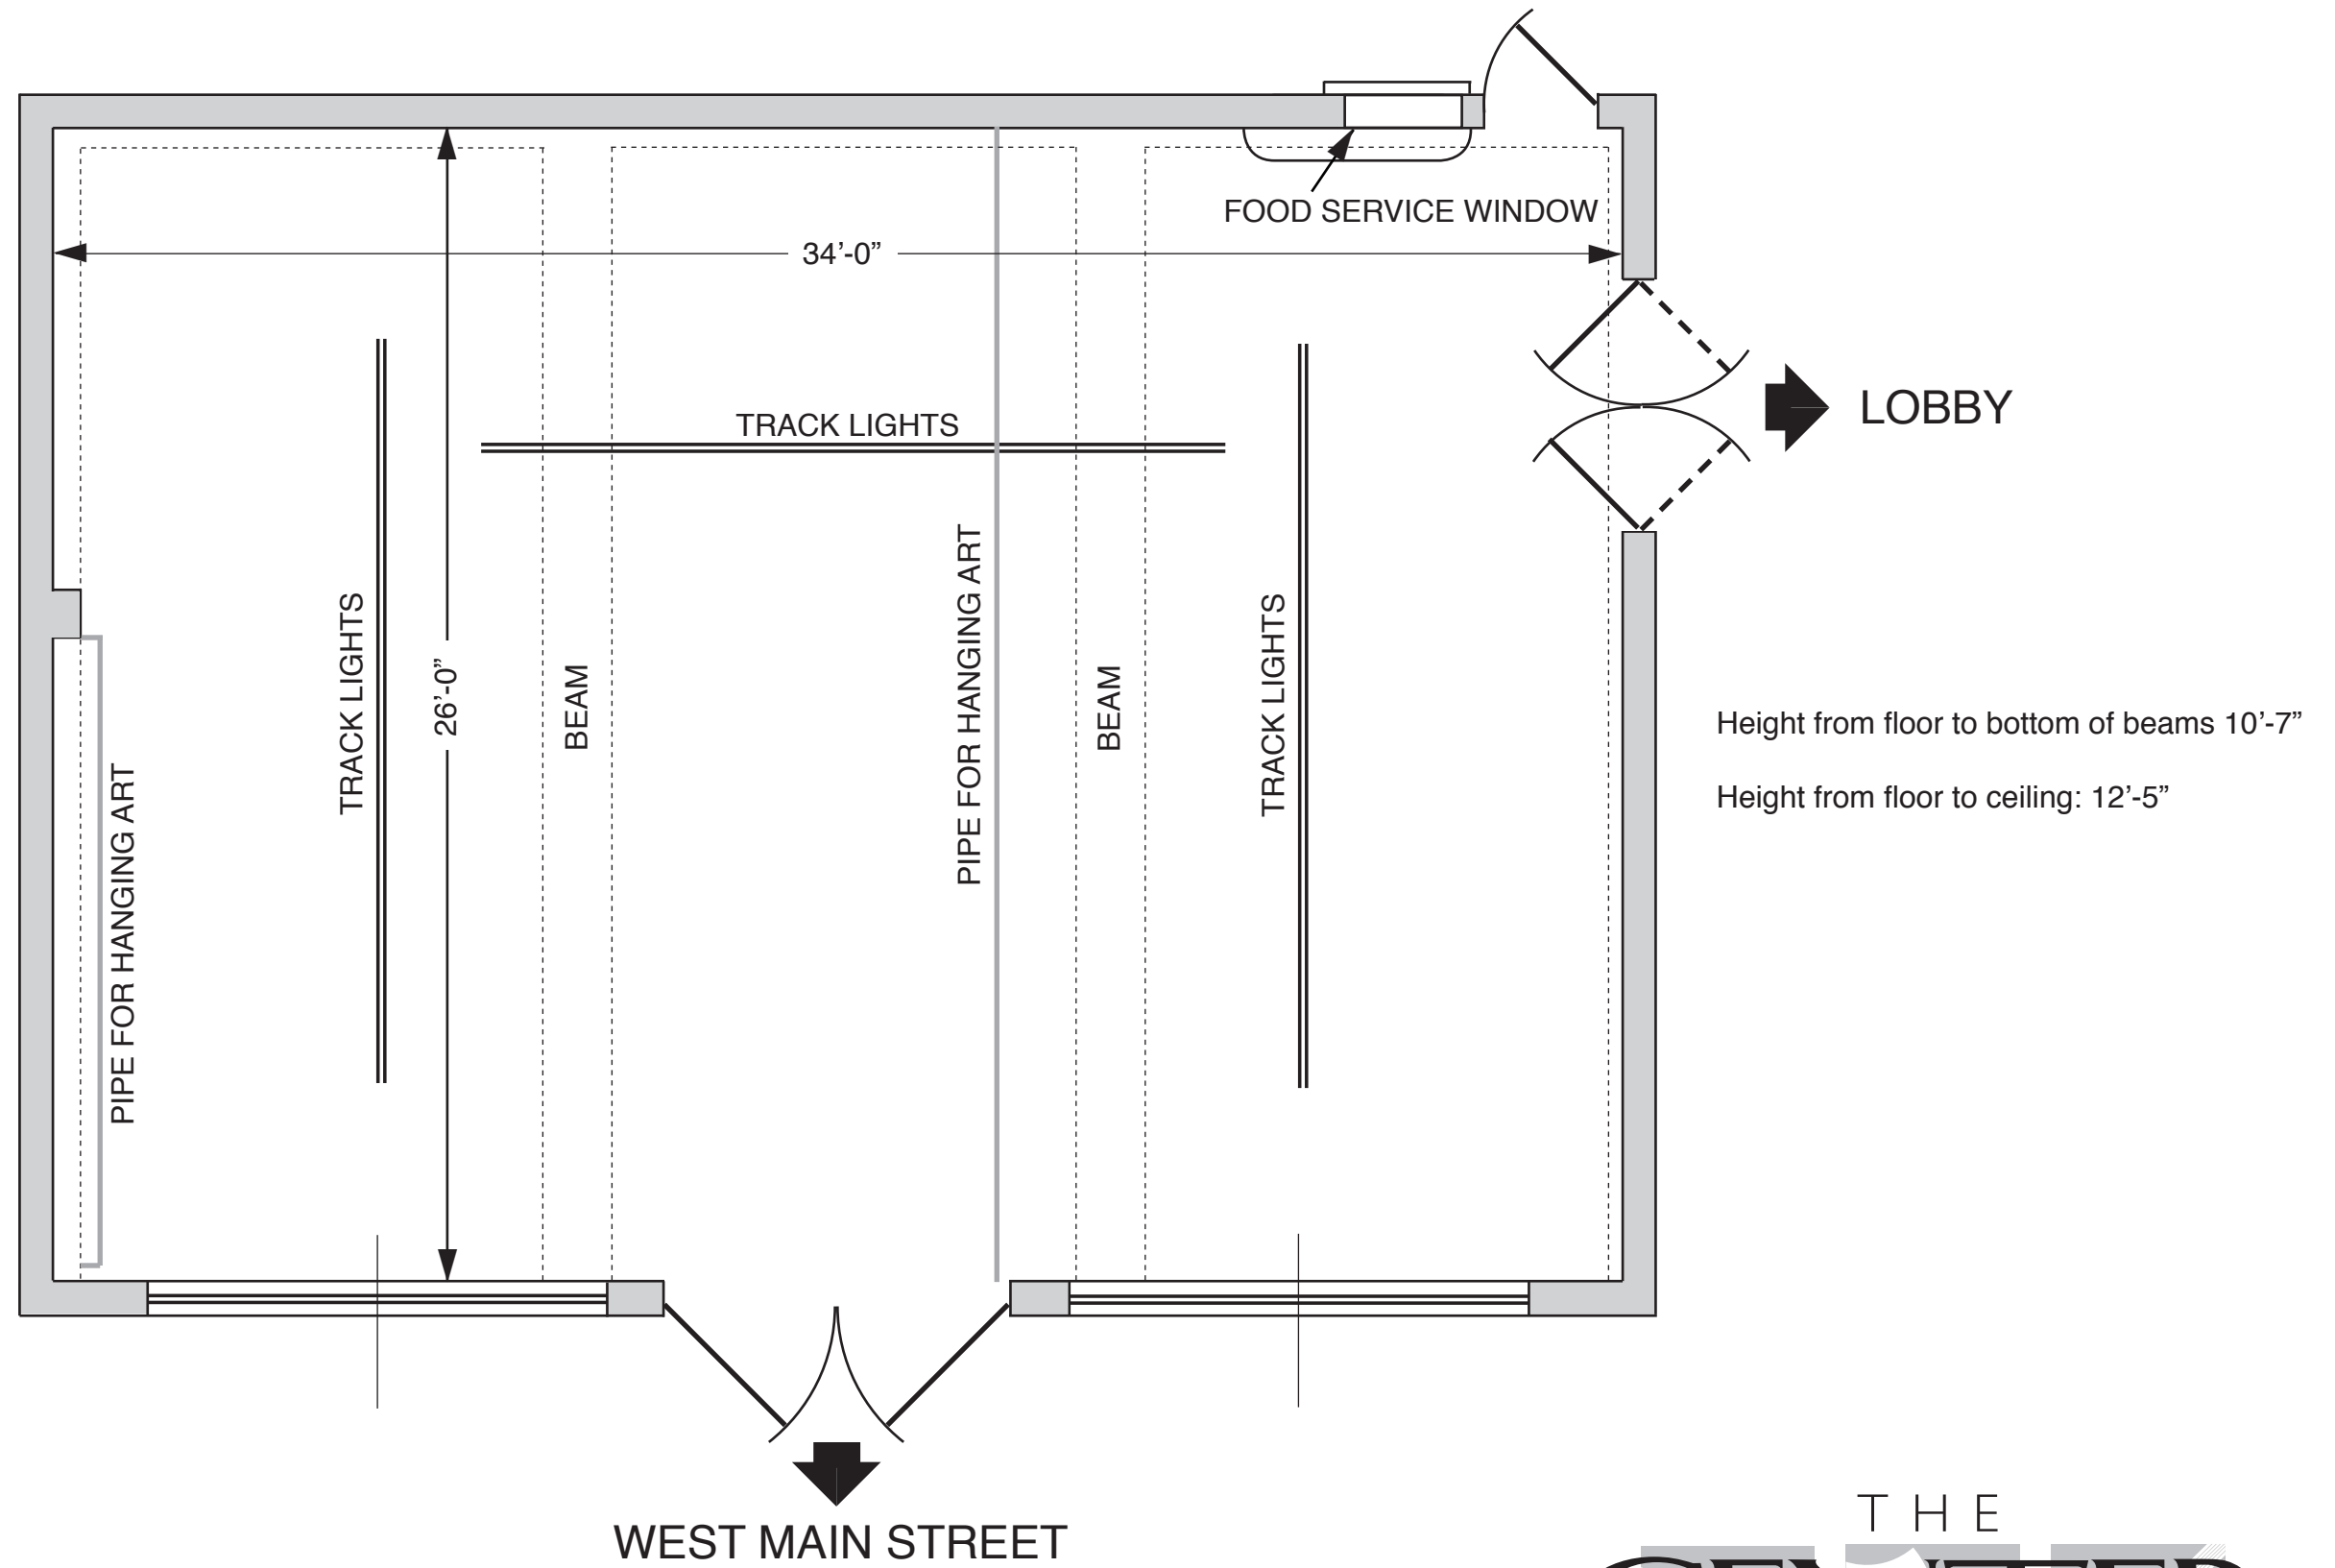

GRANUCCI MULTI-PURPOSE ROOM

SCALE: 1/4" = 1'