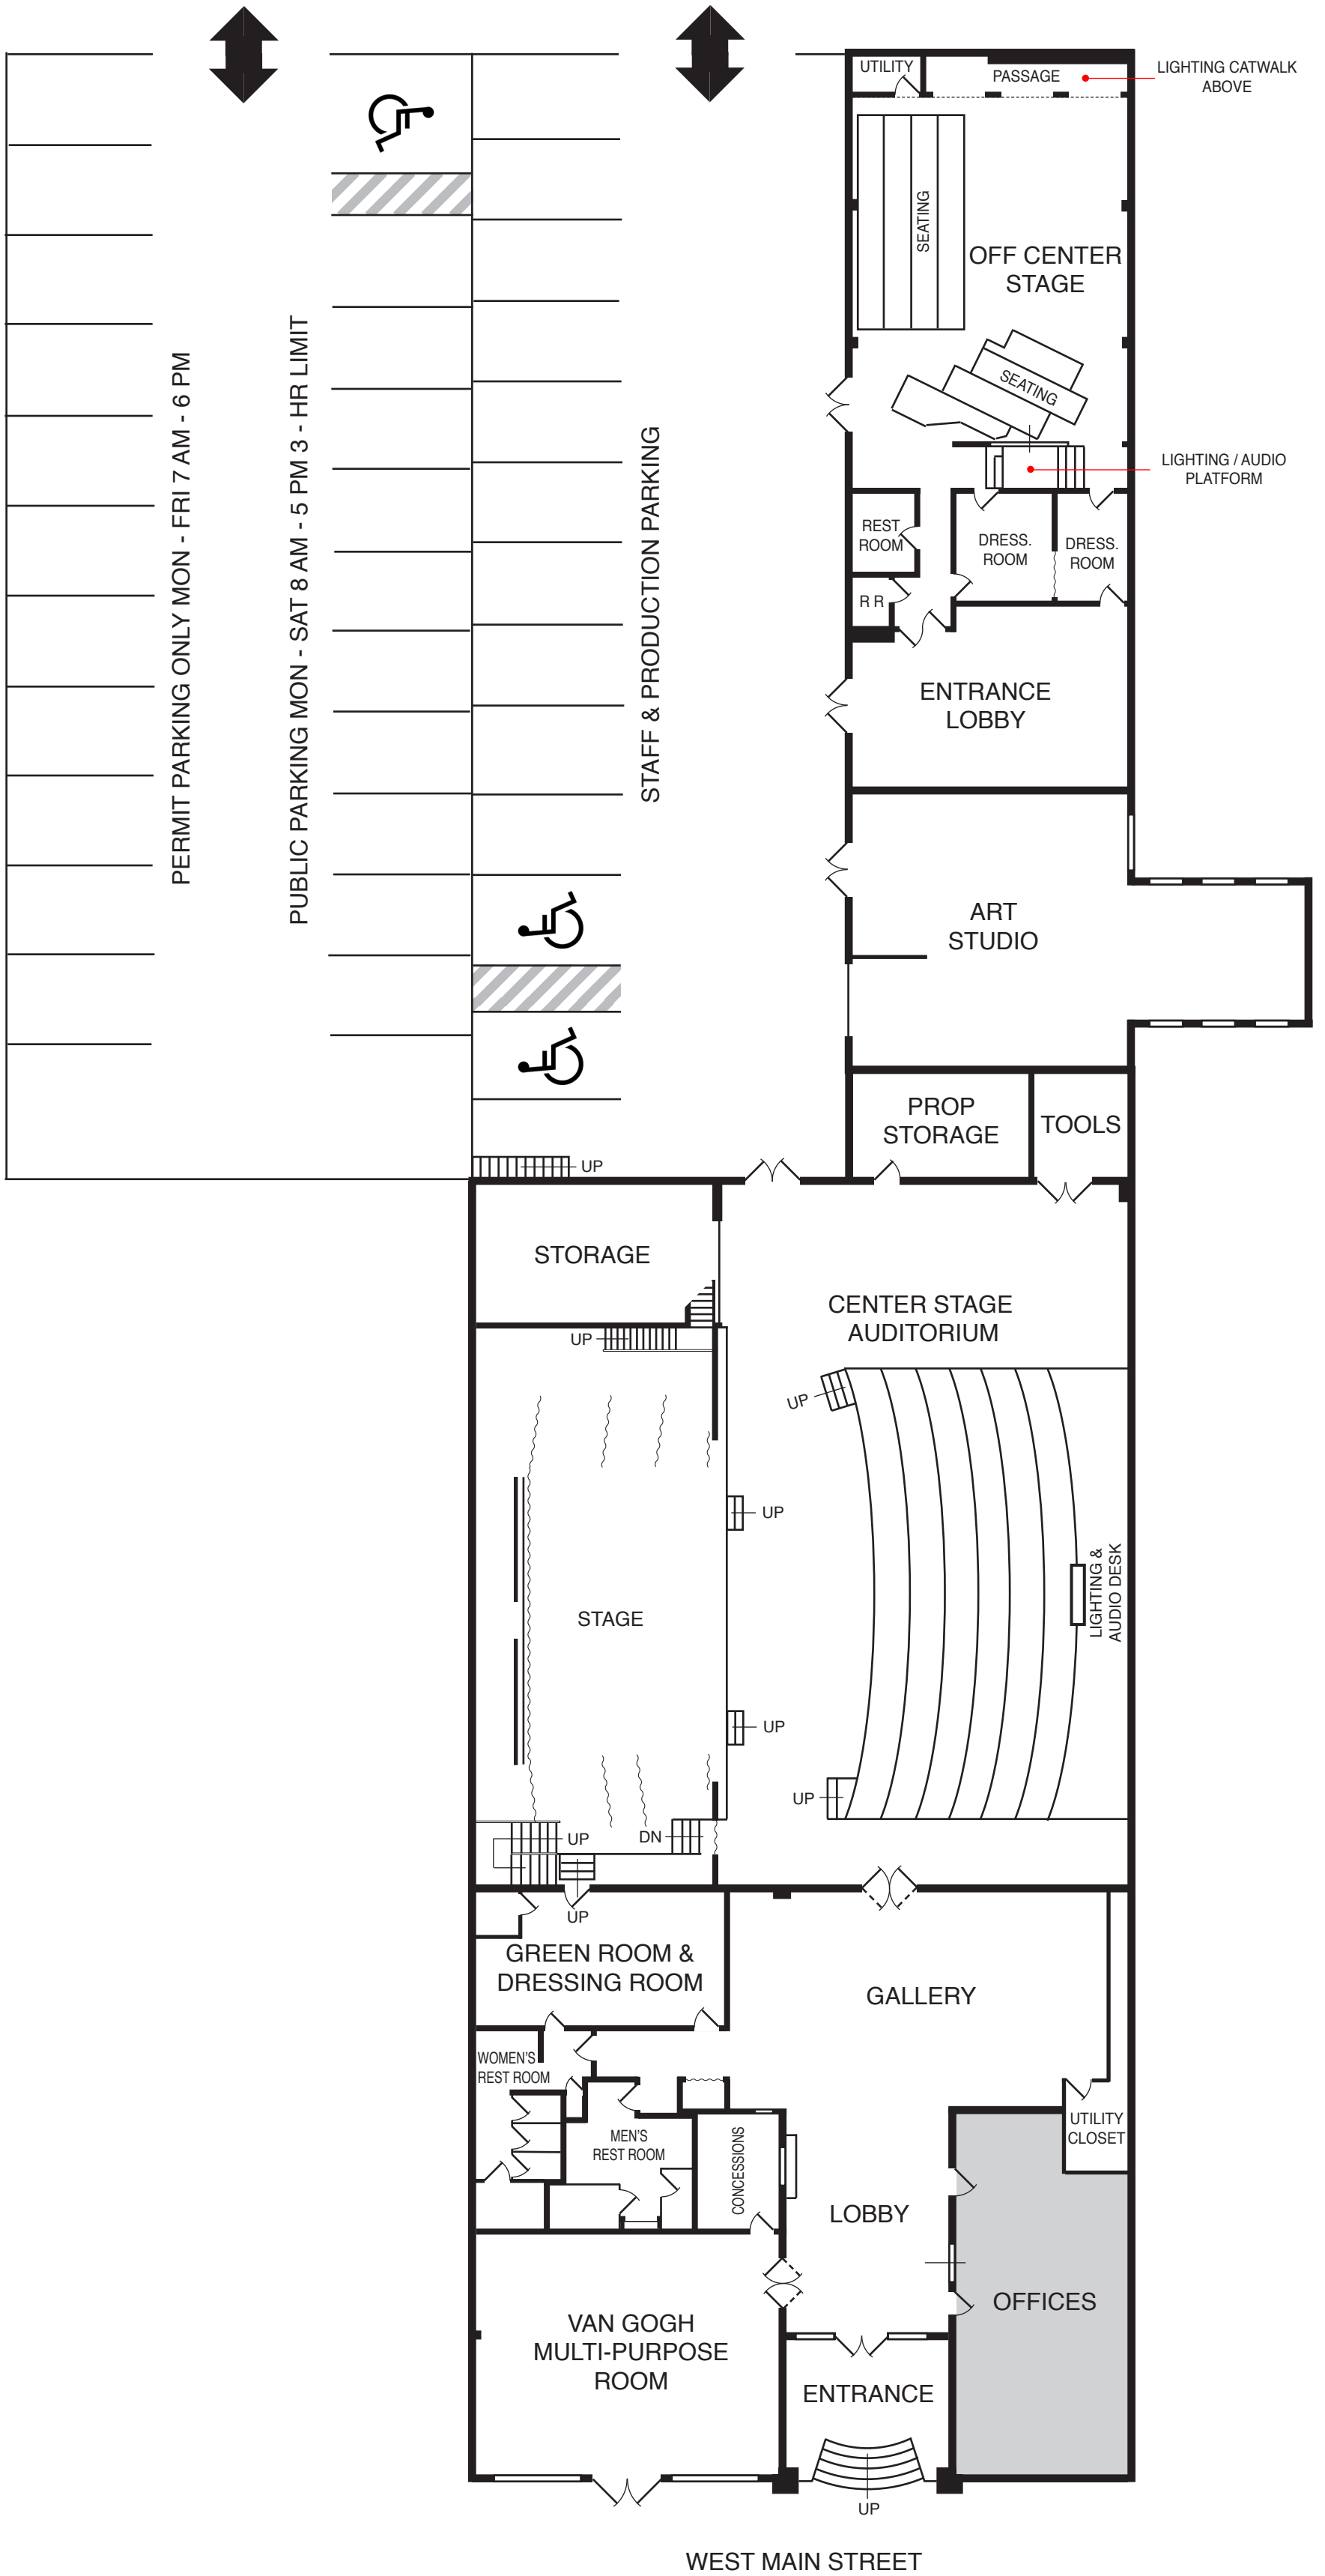

NORTH SCHOOL STREETT

RICHARDSON STREET

GROUND PLAN

SCALE: 1/16" = 1'